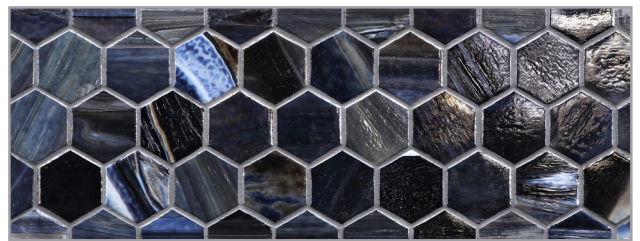

LUNADA
BAYTILE

JAW
(Just Add Water)

JAW (Just Add Water) PATTERNS

Feather 6 Border

Feather Field *

Zing 1 x 3 Border

Zing 1 x 3 Field *

2" Hex Border

2" HEX BORDER

Matera

Torino

Aero

Mineral Springs

Umbria

Portofino

Amalfi

Pisa

Bari

Abruzzo

JAW (Just Add Water)

JAW (Just Add Water) is an enticing series of glass tile borders for pool waterlines, showers, spas, water features and other border applications. Border heights can be increased with sheets of corresponding field material. Easy to use straight out of the box, and coordinate with LBT's Agate and Luce series.