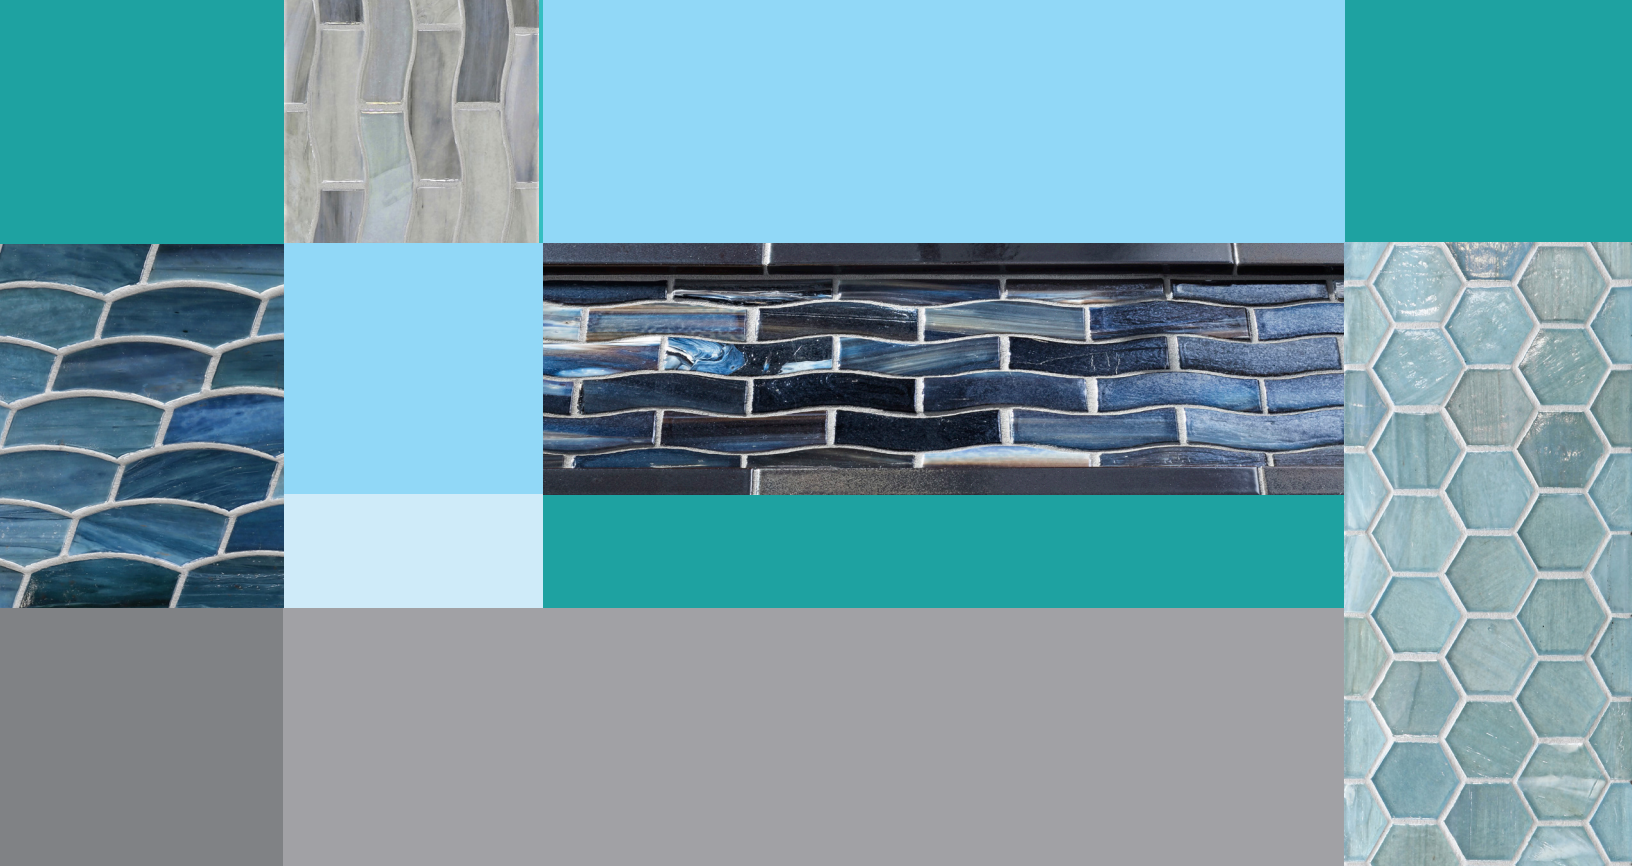

Pisa

Bari

Abruzzo

JAW (Just Add Water)

JAW (Just Add Water) is an enticing series of glass tile borders for pool waterlines, showers, spas, water features and other border applications. Border heights can be increased with sheets of corresponding field material. Easy to use straight out of the box, and coordinate with LBT's Agate and Luce series.